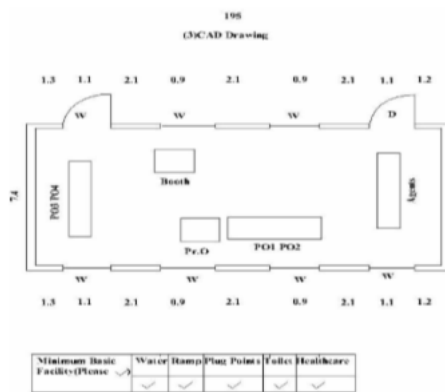

Nazri Naksha

Google Map View

Polling Station Building Front View

Polling Station Front View

Cad View

Key MAP View