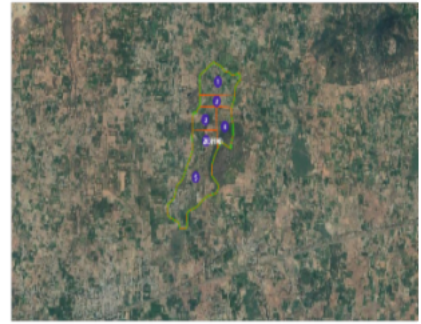

Nazri Naksha

Google Map View