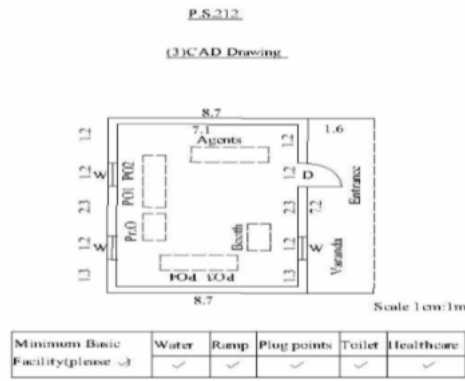

Nazri Naksha

Google Map View

Polling Station Building Front View

Polling Station Front View

Cad View

Key MAP View