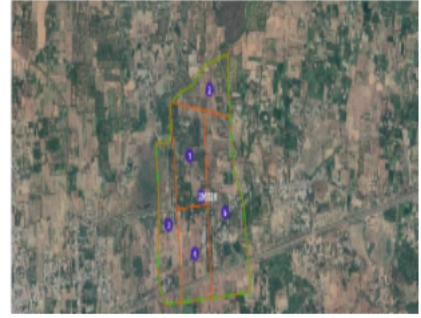

Nazri Naksha

Google Map View