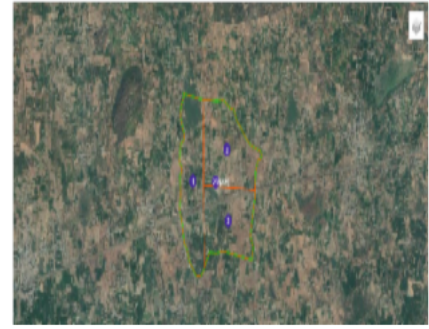

Nazri Naksha

Google Map View