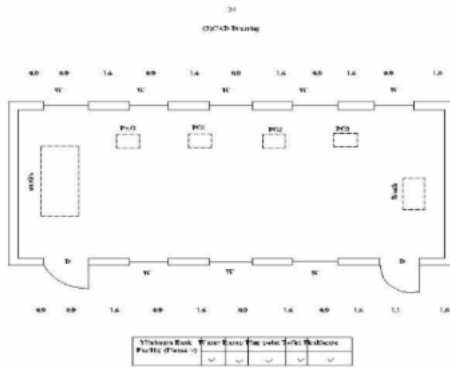

Nazri Naksha

Google Map View

Polling Station Building Front View

Polling Station Front View

Cad View

Key MAP View