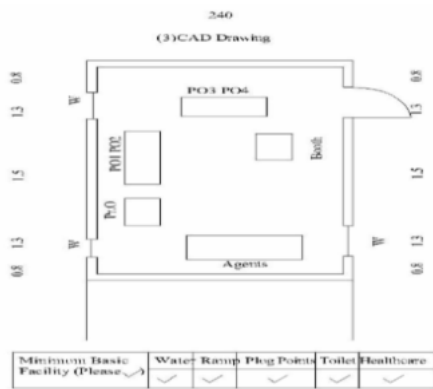

Nazri Naksha

Google Map View

Polling Station Building Front View

Polling Station Front View

Cad View

Key MAP View