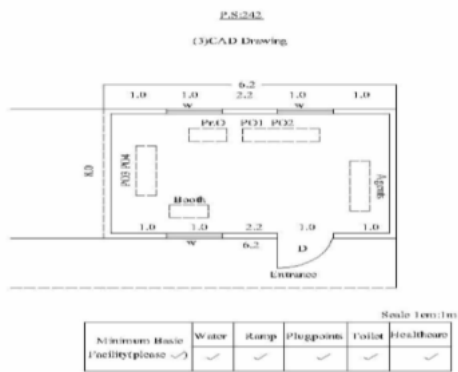

Nazri Naksha

Google Map View

Polling Station Building Front View

Polling Station Front View

Cad View

Key MAP View