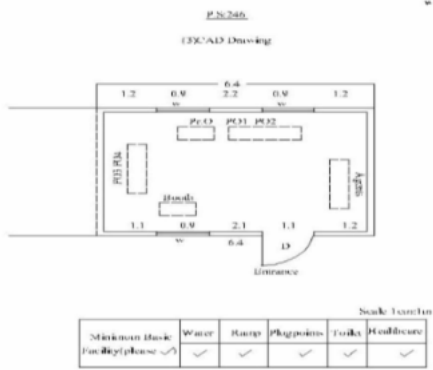

Nazri Naksha

Google Map View

Polling Station Building Front View

Polling Station Front View

Cad View

Key MAP View