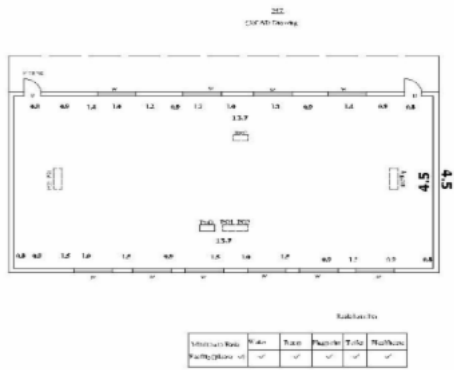

Nazri Naksha

Google Map View

Polling Station Building Front View

Polling Station Front View

Cad View

Key MAP View