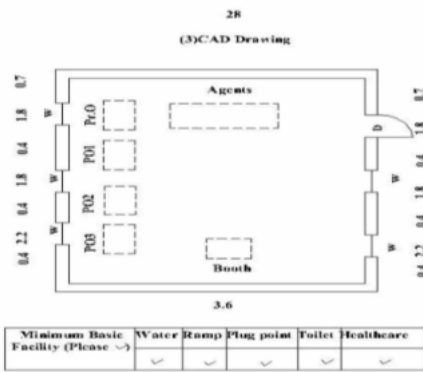

Nazri Naksha

Google Map View

Polling Station Building Front View

Polling Station Front View

Cad View

Key MAP View