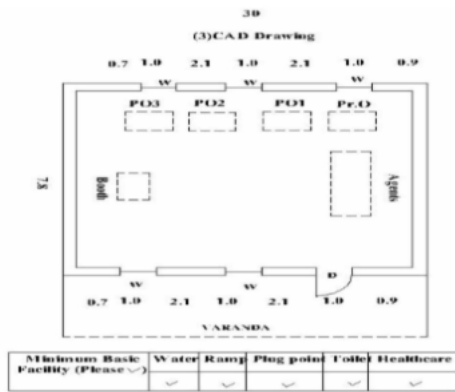

Nazri Naksha

Google Map View

Polling Station Building Front View

Polling Station Front View

Cad View

Key MAP View