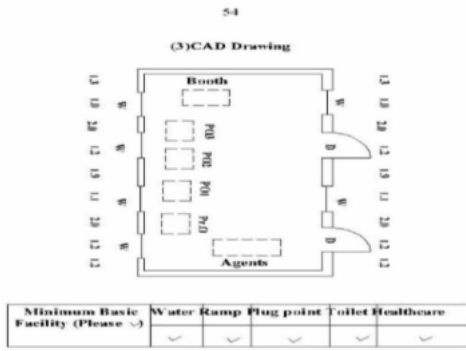

Nazri Naksha

Google Map View

Polling Station Building Front View

Polling Station Front View

Cad View

Key MAP View