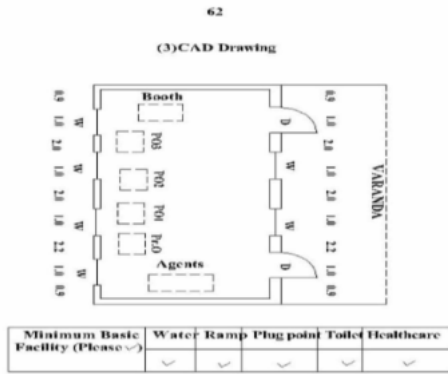

Nazri Naksha

Google Map View

Polling Station Building Front View

Polling Station Front View

Cad View

Key MAP View