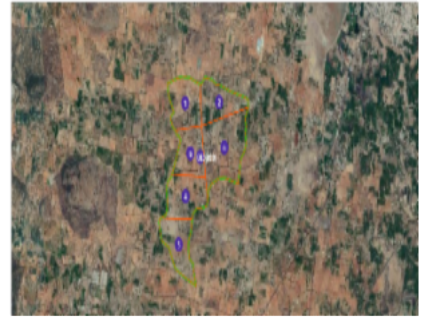

Nazri Naksha

Google Map View