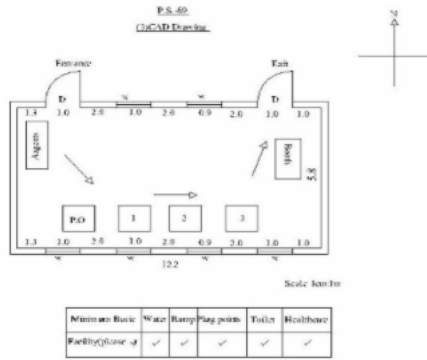

Nazri Naksha

Google Map View

Polling Station Building Front View

Polling Station Front View

Cad View

Key MAP View