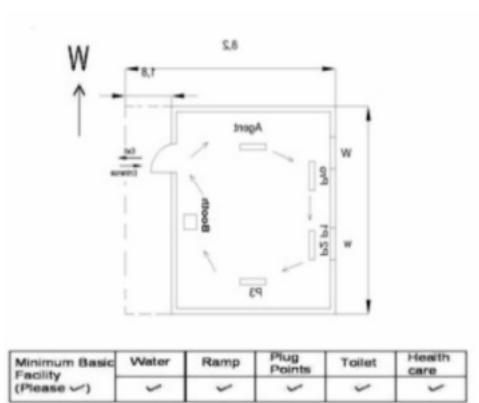

Nazri Naksha

Google Map View

Polling Station Building Front View

Polling Station Front View

Cad View

Key MAP View