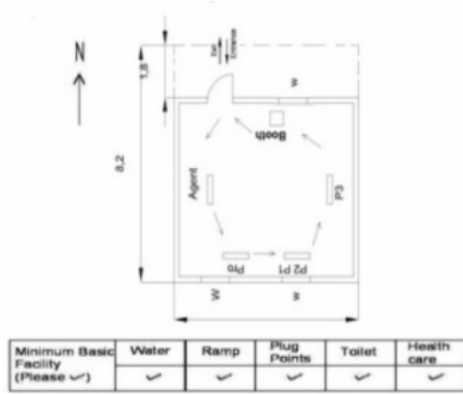

Nazri Naksha

Google Map View

Cad View