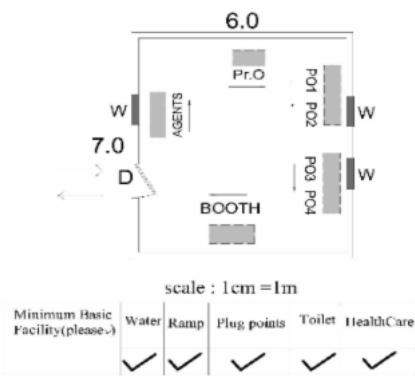

Nazri Naksha

Google Map View

Polling Station Building Front View

Polling Station Front View

Cad View

Key MAP View