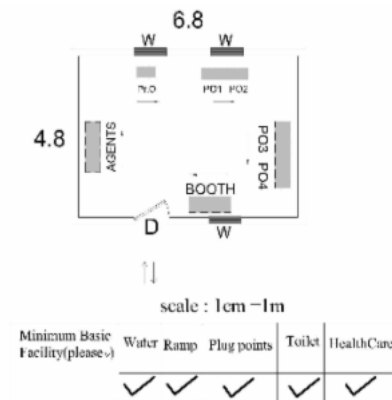

Nazri Naksha

Google Map View

Polling Station Building Front View

Polling Station Front View

Cad View

Key MAP View