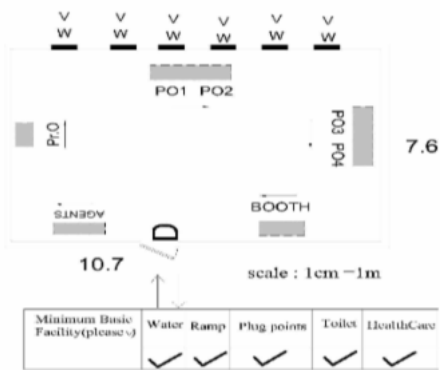

Nazri Naksha

Google Map View

Polling Station Building Front View

Polling Station Front View

Cad View

Key MAP View