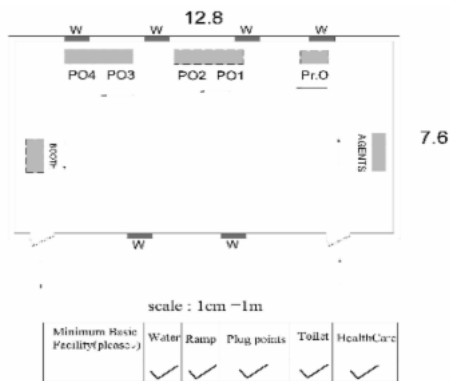

Nazri Naksha

Google Map View

Polling Station Building Front View

Polling Station Front View

Cad View

Key MAP View