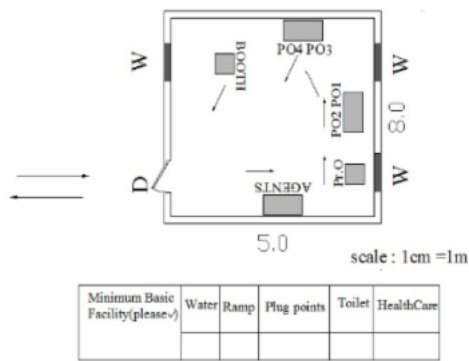

Nazri Naksha

Google Map View

Polling Station Building Front View

Polling Station Front View

Cad View

Key MAP View