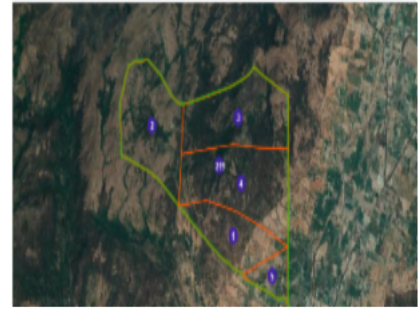

Nazri Naksha

Google Map View