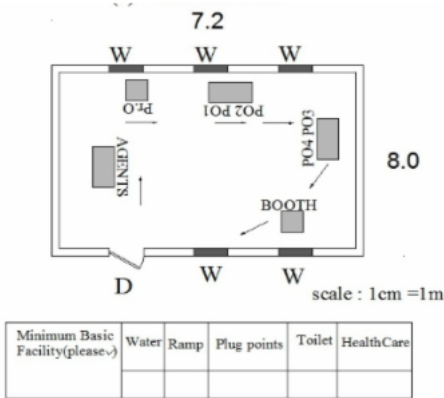

Nazri Naksha

Google Map View

Polling Station Building Front View

Polling Station Front View

Cad View

Key MAP View