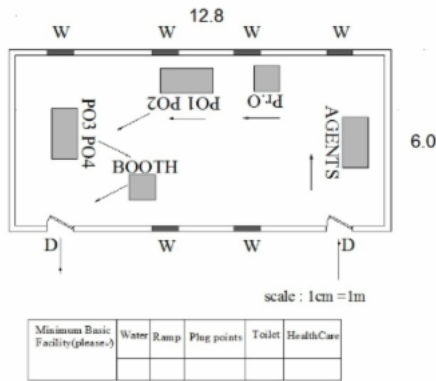

Nazri Naksha

Google Map View

Polling Station Building Front View

Polling Station Front View

Cad View

Key MAP View