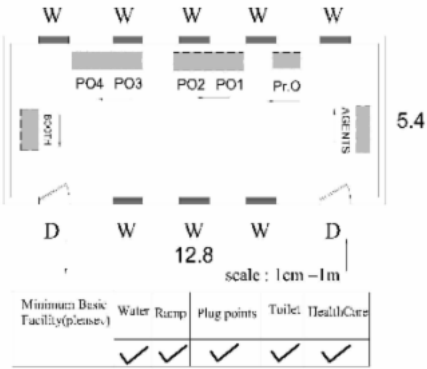

Nazri Naksha

Google Map View

Polling Station Building Front View

Polling Station Front View

Cad View

Key MAP View