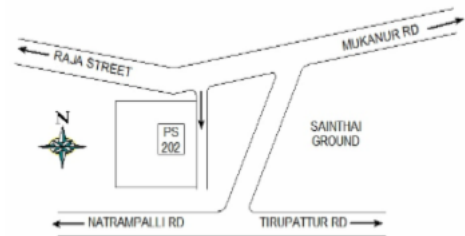

Nazri Naksha

Google Map View