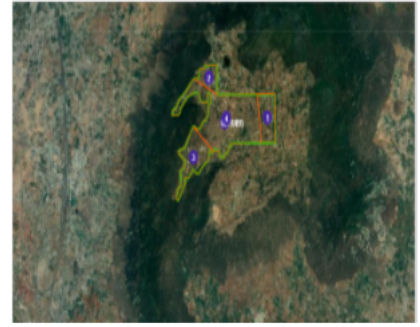

Nazri Naksha

Google Map View