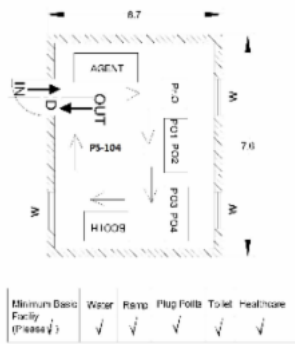

Nazri Naksha

Google Map View

Polling Station Building Front View

Polling Station Front View

Cad View

Key MAP View