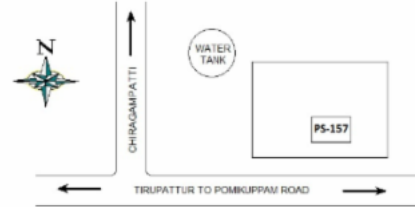

Nazri Naksha

Google Map View