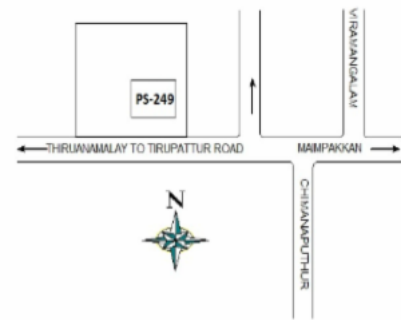

Cad View

Key MAP View

Minimum Basic Facility (Please ✓)	Water	Ramp	Plug Points	Toilet	Healthcare
	✓	✓	✓	✓	✓