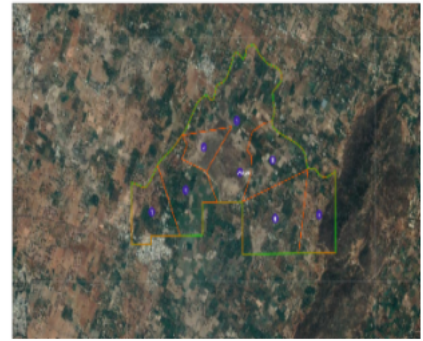

Nazri Naksha

Google Map View