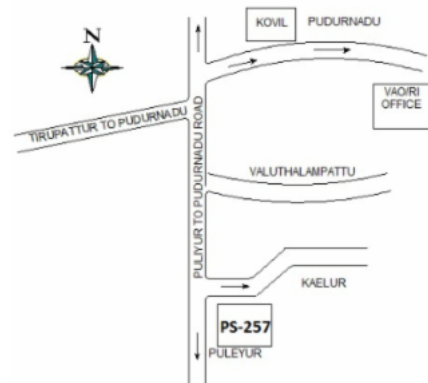

Nazri Naksha

Google Map View

Polling Station Building Front View

Polling Station Front View

Cad View

Key MAP View