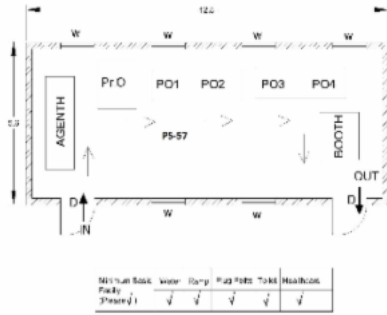

Nazri Naksha

Google Map View

Polling Station Building Front View

Polling Station Front View

Cad View

Key MAP View