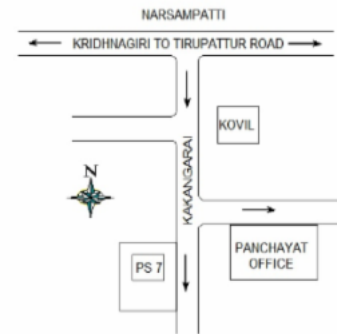

Nazri Naksha

Google Map View

Polling Station Building Front View

Polling Station Front View

Cad View

Key MAP View

Minimum Basic Facility	Water	Power	Pluv	Public Toilet	Health Care
✓	✓	✓	✓	✓	✓