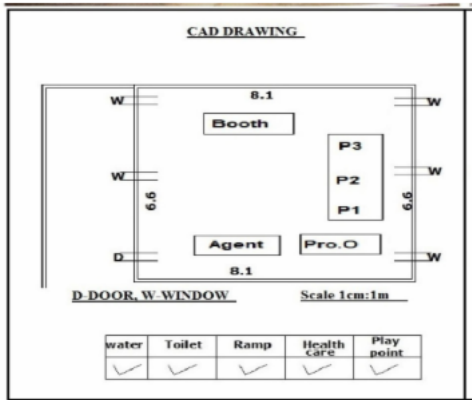

Nazri Naksha

Google Map View

Polling Station Building Front View

Polling Station Front View

Cad View

Key MAP View