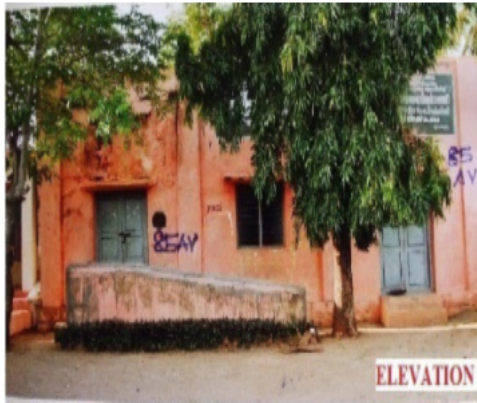

Polling Station Building Front View

Polling Station Front View