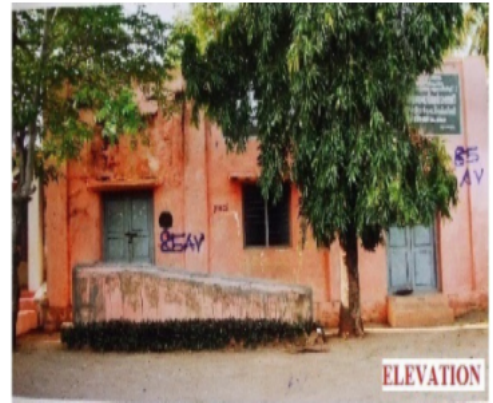

Polling Station Building Front View

Polling Station Front View