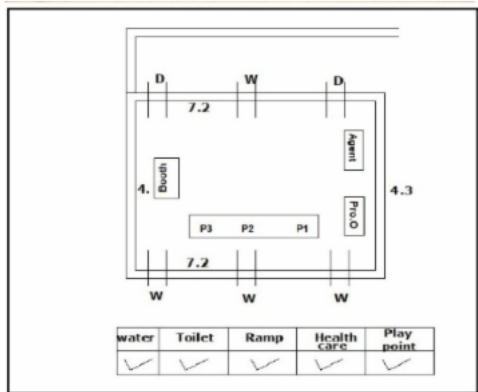

Nazri Naksha

Google Map View

Polling Station Building Front View

ELEVATION

Polling Station Front View

Cad View

Key MAP View