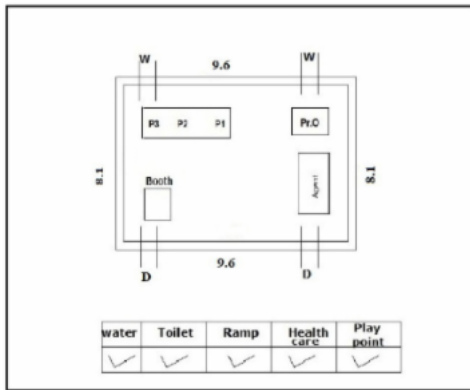

Nazri Naksha

Google Map View

Polling Station Building Front View

Polling Station Front View

Cad View

Key MAP View