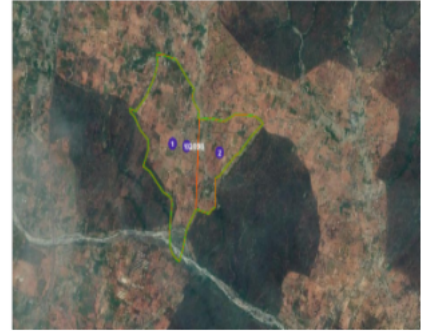

Nazri Naksha

Google Map View