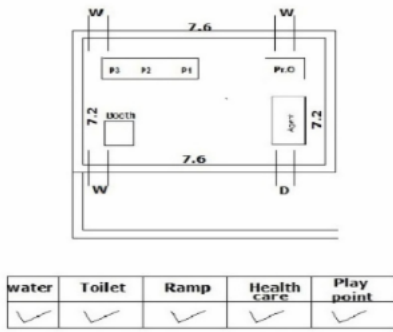

Nazri Naksha

Google Map View

Polling Station Building Front View

Polling Station Front View

Cad View

Key MAP View