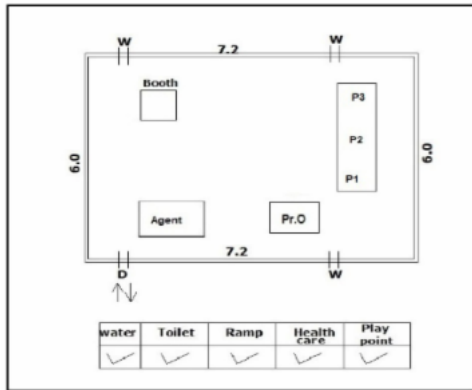

Nazri Naksha

Google Map View

Cad View