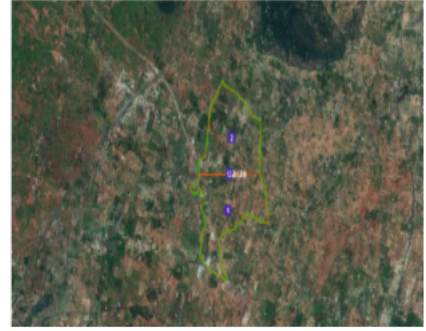

Nazri Naksha

Google Map View