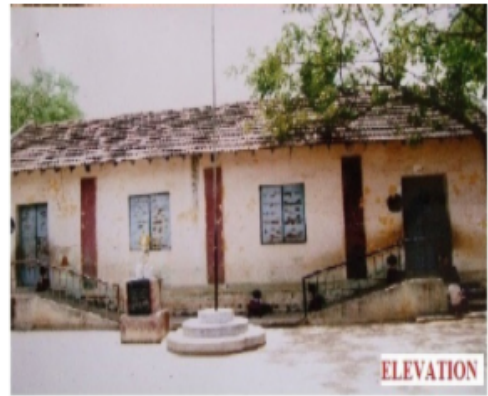

Polling Station Building Front View

Polling Station Front View