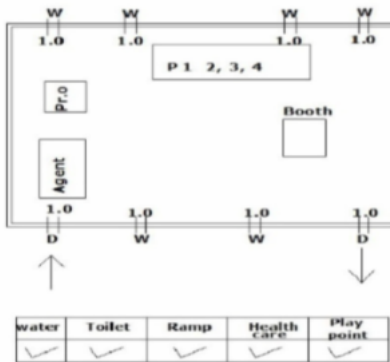

Nazri Naksha

Google Map View

Polling Station Building Front View

Polling Station Front View

Cad View

Key MAP View