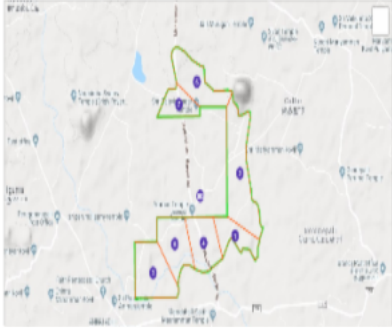

Nazri Naksha

Google Map View