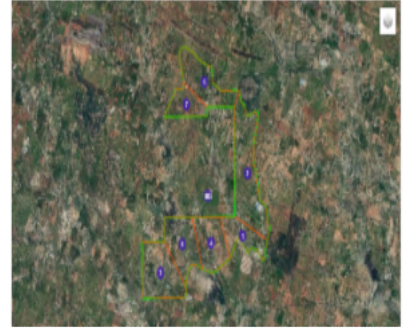

Nazri Naksha

Google Map View