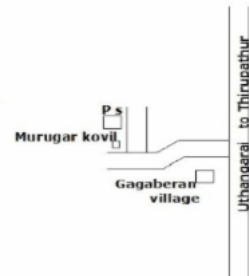

Cad View

Key MAP View

water	Toilet	Ramp	Health care	Play point
✓	✓	✓	✓	✓