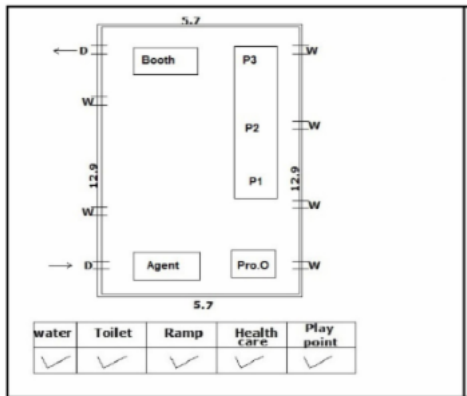

Nazri Naksha

Google Map View

Polling Station Building Front View

Polling Station Front View

Cad View

Key MAP View