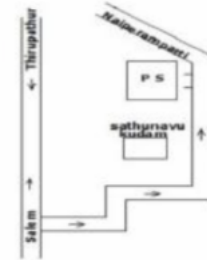

Nazri Naksha

Google Map View