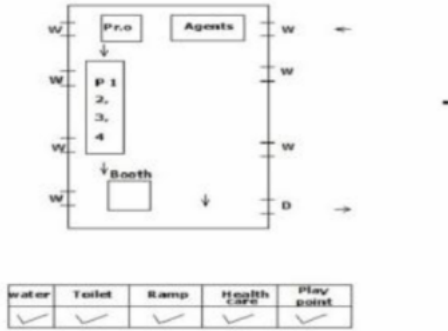

Nazri Naksha

Google Map View