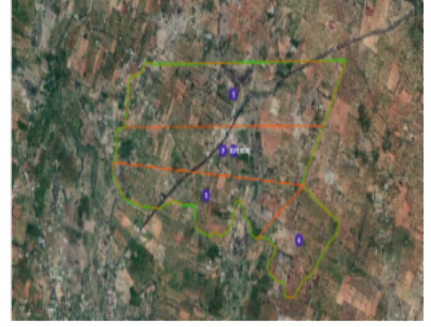

Nazri Naksha

Google Map View